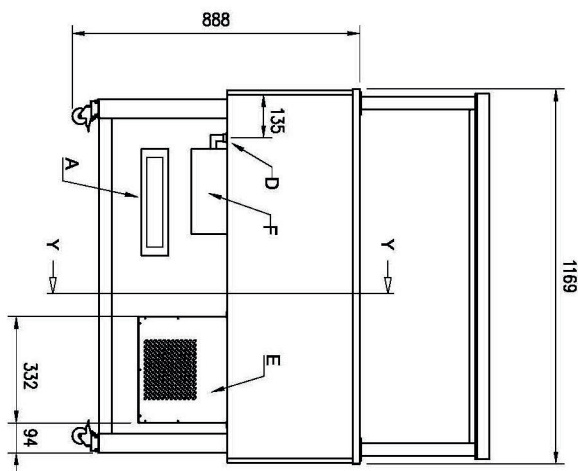

Technical data sheet

Technical drawing

Chilled display unit GN 3-1/1 upwards opening

Model

SAP Code

00012124

A= ELECTRICAL CONNECTION
 D= WATER DISCHARGE Ø16
 E= GAS CONNECTION Ø8 Ø10
 F= WATER BOX

PLATINUM

1. SAP Code:

00012124

7. Gross depth [mm]:

860

2. Net Width [mm]:

1169

8. Gross Height [mm]:

1830

3. Net Depth [mm]:

760

9. Gross Weight [kg]:

213.00

4. Net Height [mm]:

1688

10. Power electric [kW]:

0.247

5. Net Weight [kg]:

190.80

11. Loading:

230 V / 1N - 50 Hz

6. Gross Width [mm]:

1233