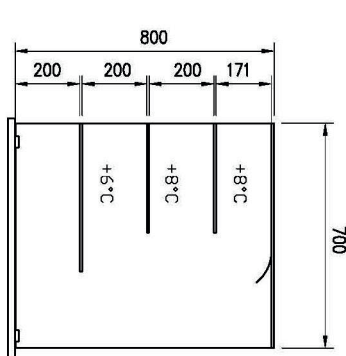

Technical data sheet

Technical drawing

Chilled display unit GN 3-1/1 upwards opening

Model

SAP Code

00012124

A= ELECTRICAL CONNECTION
D= WATER DISCHARGE Ø16
E= GAS CONNECTION Ø8 Ø10
F= WATER BOX