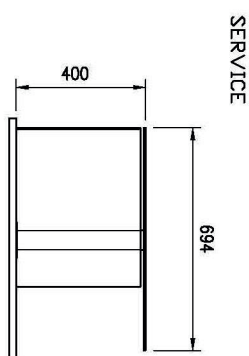

PLATINUM

SERVICE