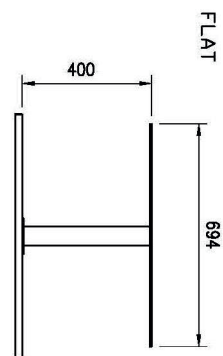

Technical data sheet

Technical drawing

Chilled display unit GN 3-1/1 upwards opening

Model

SAP Code

00012124

A= ELECTRICAL CONNECTION
D= WATER DISCHARGE Ø16
E= GAS CONNECTION Ø8 Ø10
F= WATER BOX

PLATINUM

SERVICE

FLAT