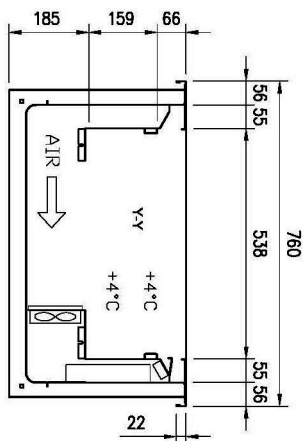

Technical data sheet

Technical drawing

Chilled display unit GN 3-1/1 upwards opening

Model

SAP Code

00012124

A= ELECTRICAL CONNECTION
 D= WATER DISCHARGE Ø16
 E= GAS CONNECTION Ø8 Ø10
 F= WATER BOX

PLATINUM

1. SAP Code:

00012124

7. Gross depth [mm]:

860

2. Net Width [mm]:

1169

8. Gross Height [mm]:

1830

3. Net Depth [mm]:

760

9. Gross Weight [kg]:

213.00

4. Net Height [mm]:

1688

10. Power electric [kW]:

0.247

5. Net Weight [kg]:

190.80

11. Loading:

230 V / 1N - 50 Hz

6. Gross Width [mm]:

1233