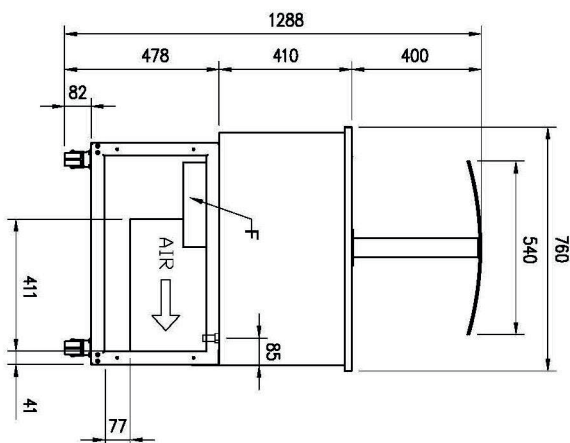

Technical data sheet

Technical drawing

Chilled display unit GN 3-1/1 upwards opening

Model

SAP Code

00012124

A= ELECTRICAL CONNECTION
 D= WATER DISCHARGE Ø16
 E= GAS CONNECTION Ø8 Ø10
 F= WATER BOX

PLATINUM

1. SAP Code:

00012124

7. Gross depth [mm]:

860

2. Net Width [mm]:

1169

8. Gross Height [mm]:

1830

3. Net Depth [mm]:

760

9. Gross Weight [kg]:

213.00

4. Net Height [mm]:

1688

10. Power electric [kW]:

0.247

5. Net Weight [kg]:

190.80

11. Loading:

230 V / 1N - 50 Hz

6. Gross Width [mm]:

1233